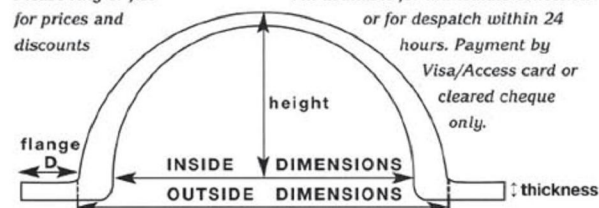

We have a standard range of 27 sizes and have many other non-standard rings available if you are unable to utilise one of the stock sizes. Our domes have been all over the world. Some of the latest pictures are shown above.

#### TOLERANCE ON OUTSIDE DIAMETER ± 1%

Please ring or fax for prices and discounts

All available for immediate collection or for despatch within 24 hours. Payment by Visa/Access card or cleared cheque only.