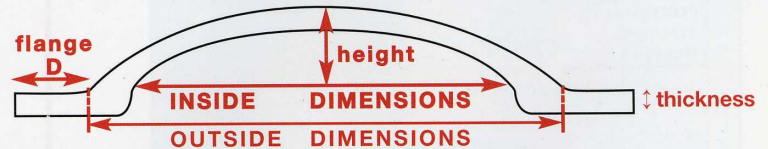

## Teedy® STOCK DISHES (CLEAR OR OPAL)

Ref	Metric Size		Nearest Imperial		Flange Width	Material Thickness
	O/Diameter	Height	O/Diameter	Height		
SD300	300ø x	50mm	12" ø x	2"	20mm	3mm cast acrylic
SD400	400ø x	50mm	16" ø x	2"	20mm	3mm cast acrylic
SD500	500ø x	75mm	20" ø x	3"	25mm	4mm cast acrylic