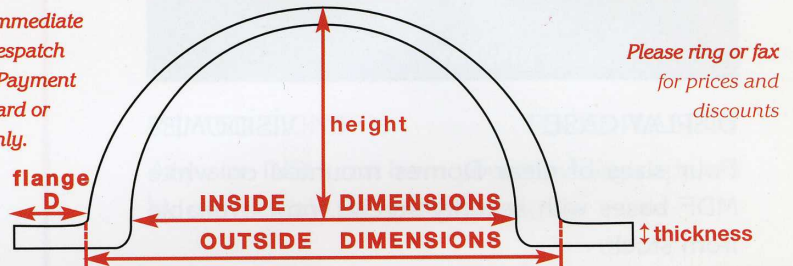

**TOLERANCE ON OUTSIDE DIAMETER ± 1%**

When ordering Teedy Domes please state if flange is required or not

All available for immediate collection or for despatch within 24 hours. Payment by Visa/Access card or cleared cheque only.