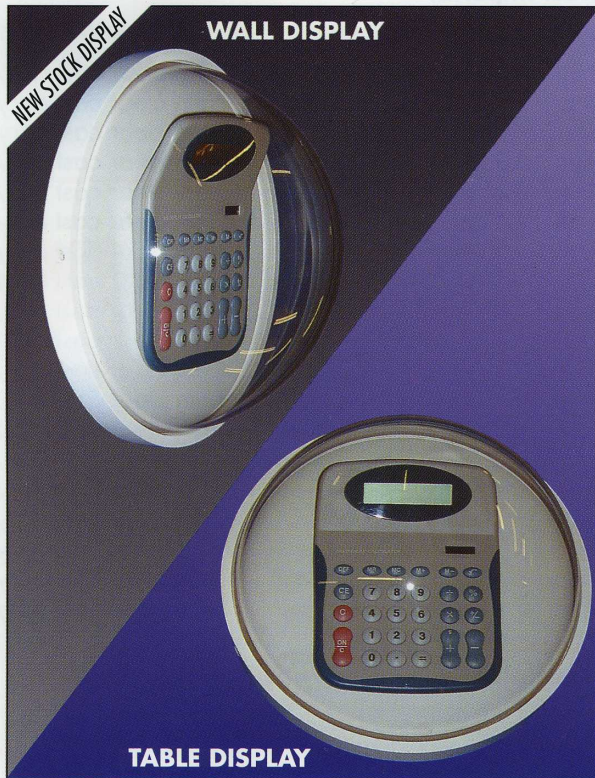

VISIDOME®

DISPLAY CASE VISIDOME®
Four sizes of clear Domes mounted on white MDF bases with security screws, now available from stock.

DISPLAY

ADRIAN MYERS

DISPLAY CASES COX & POWER by SYBARITE
The use of various sizes of our stock domes creates this original interesting wall display.

DISHES

WALL DISPLAYS MARY ROSE MUSEUM
Using a pair of oval Domes the visitor can view this exhibit from either front or back.

GENERAL FABRICATION

NUMBER SELECTOR THE SUN
Possessing one of the largest softening ovens in this country, we are able to produce a vast range of custom made fabrications.