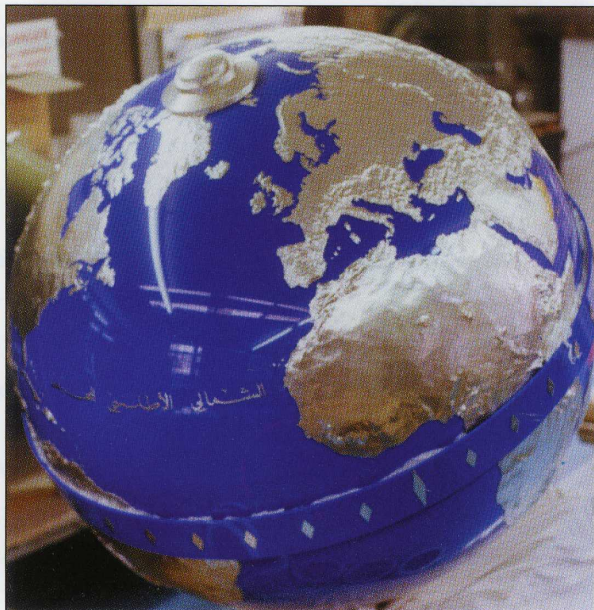

COVERS

LOST IN SPACE **SPACE DOG PROD.**
An example of an oval shape used in a special application. (1800mm x 600mm).

COVERS

HARRODS XMAS DISPLAY **S. MILLINGTON**
Standard domes used to highlight small items for a window display. (500mm & 800mm diameter).

GLOBE

1200mm GLOBE **ASPREY**
Sea-blue domes used to mount solid silver land mass with gold and ruby highlights.

GENERAL FABRICATION

LARGE GLASS **ROBERT KNIGHT SCENERY**
Having one of the largest ovens in the country, we are able to produce a vast range of custom fabrications.